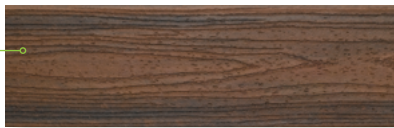

SPICED RUM

A burnt umber with
onyx black lowlights

LAVA ROCK

Redwood style reddish-black
undertones