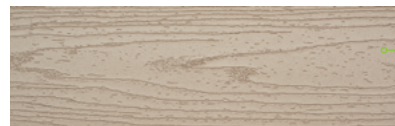

TIKI TORCH

An easygoing light brown

ROPE SWING

A pale, sandy taupe

HIGH PERFORMANCE

Composite deck boards
won't rot, warp, or splinter.
Backed by our 50-Year
Limited Warranty.

SUSTAINABLY MANUFACTURED

Sustainably made in the
U.S.A. using 95% recycled
plastic film and reclaimed
sawdust.

EASY INSTALLATION

Use grooved-edged boards
with our Trex Hideaway® Hidden
Fastening System for a screw-
free, premium finish.

LONG-LASTING BEAUTY

On-trend colours featuring
refined wood grains that
add beauty and luxury to
any outdoor space.

Board Size

140mm x 25mm x 5.48m

Slip Rating

P2