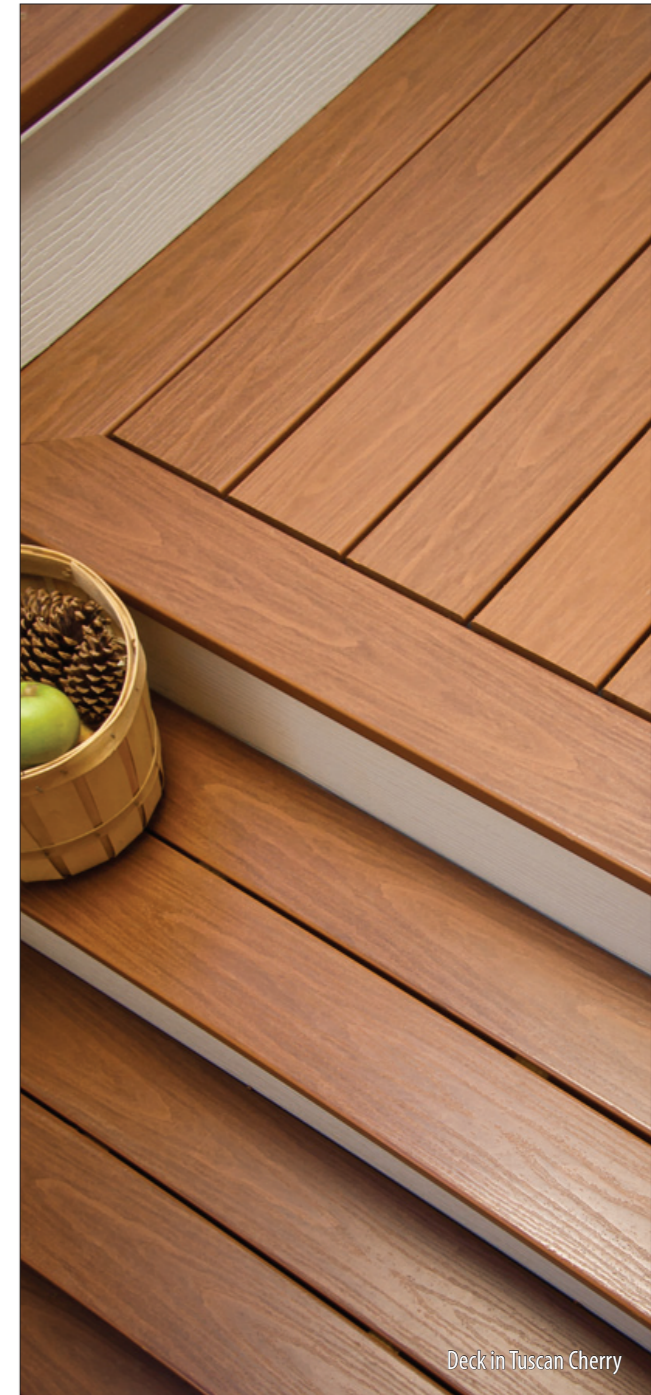

Gossen[®] cellular PVC decking
Since 1928

Deck in Tuscan Cherry

Don't spend a life with stains

spills simply wipe away!

Deck in Summit Grey

performance to its core

AMERICAN CLASSIC

Desert Beige